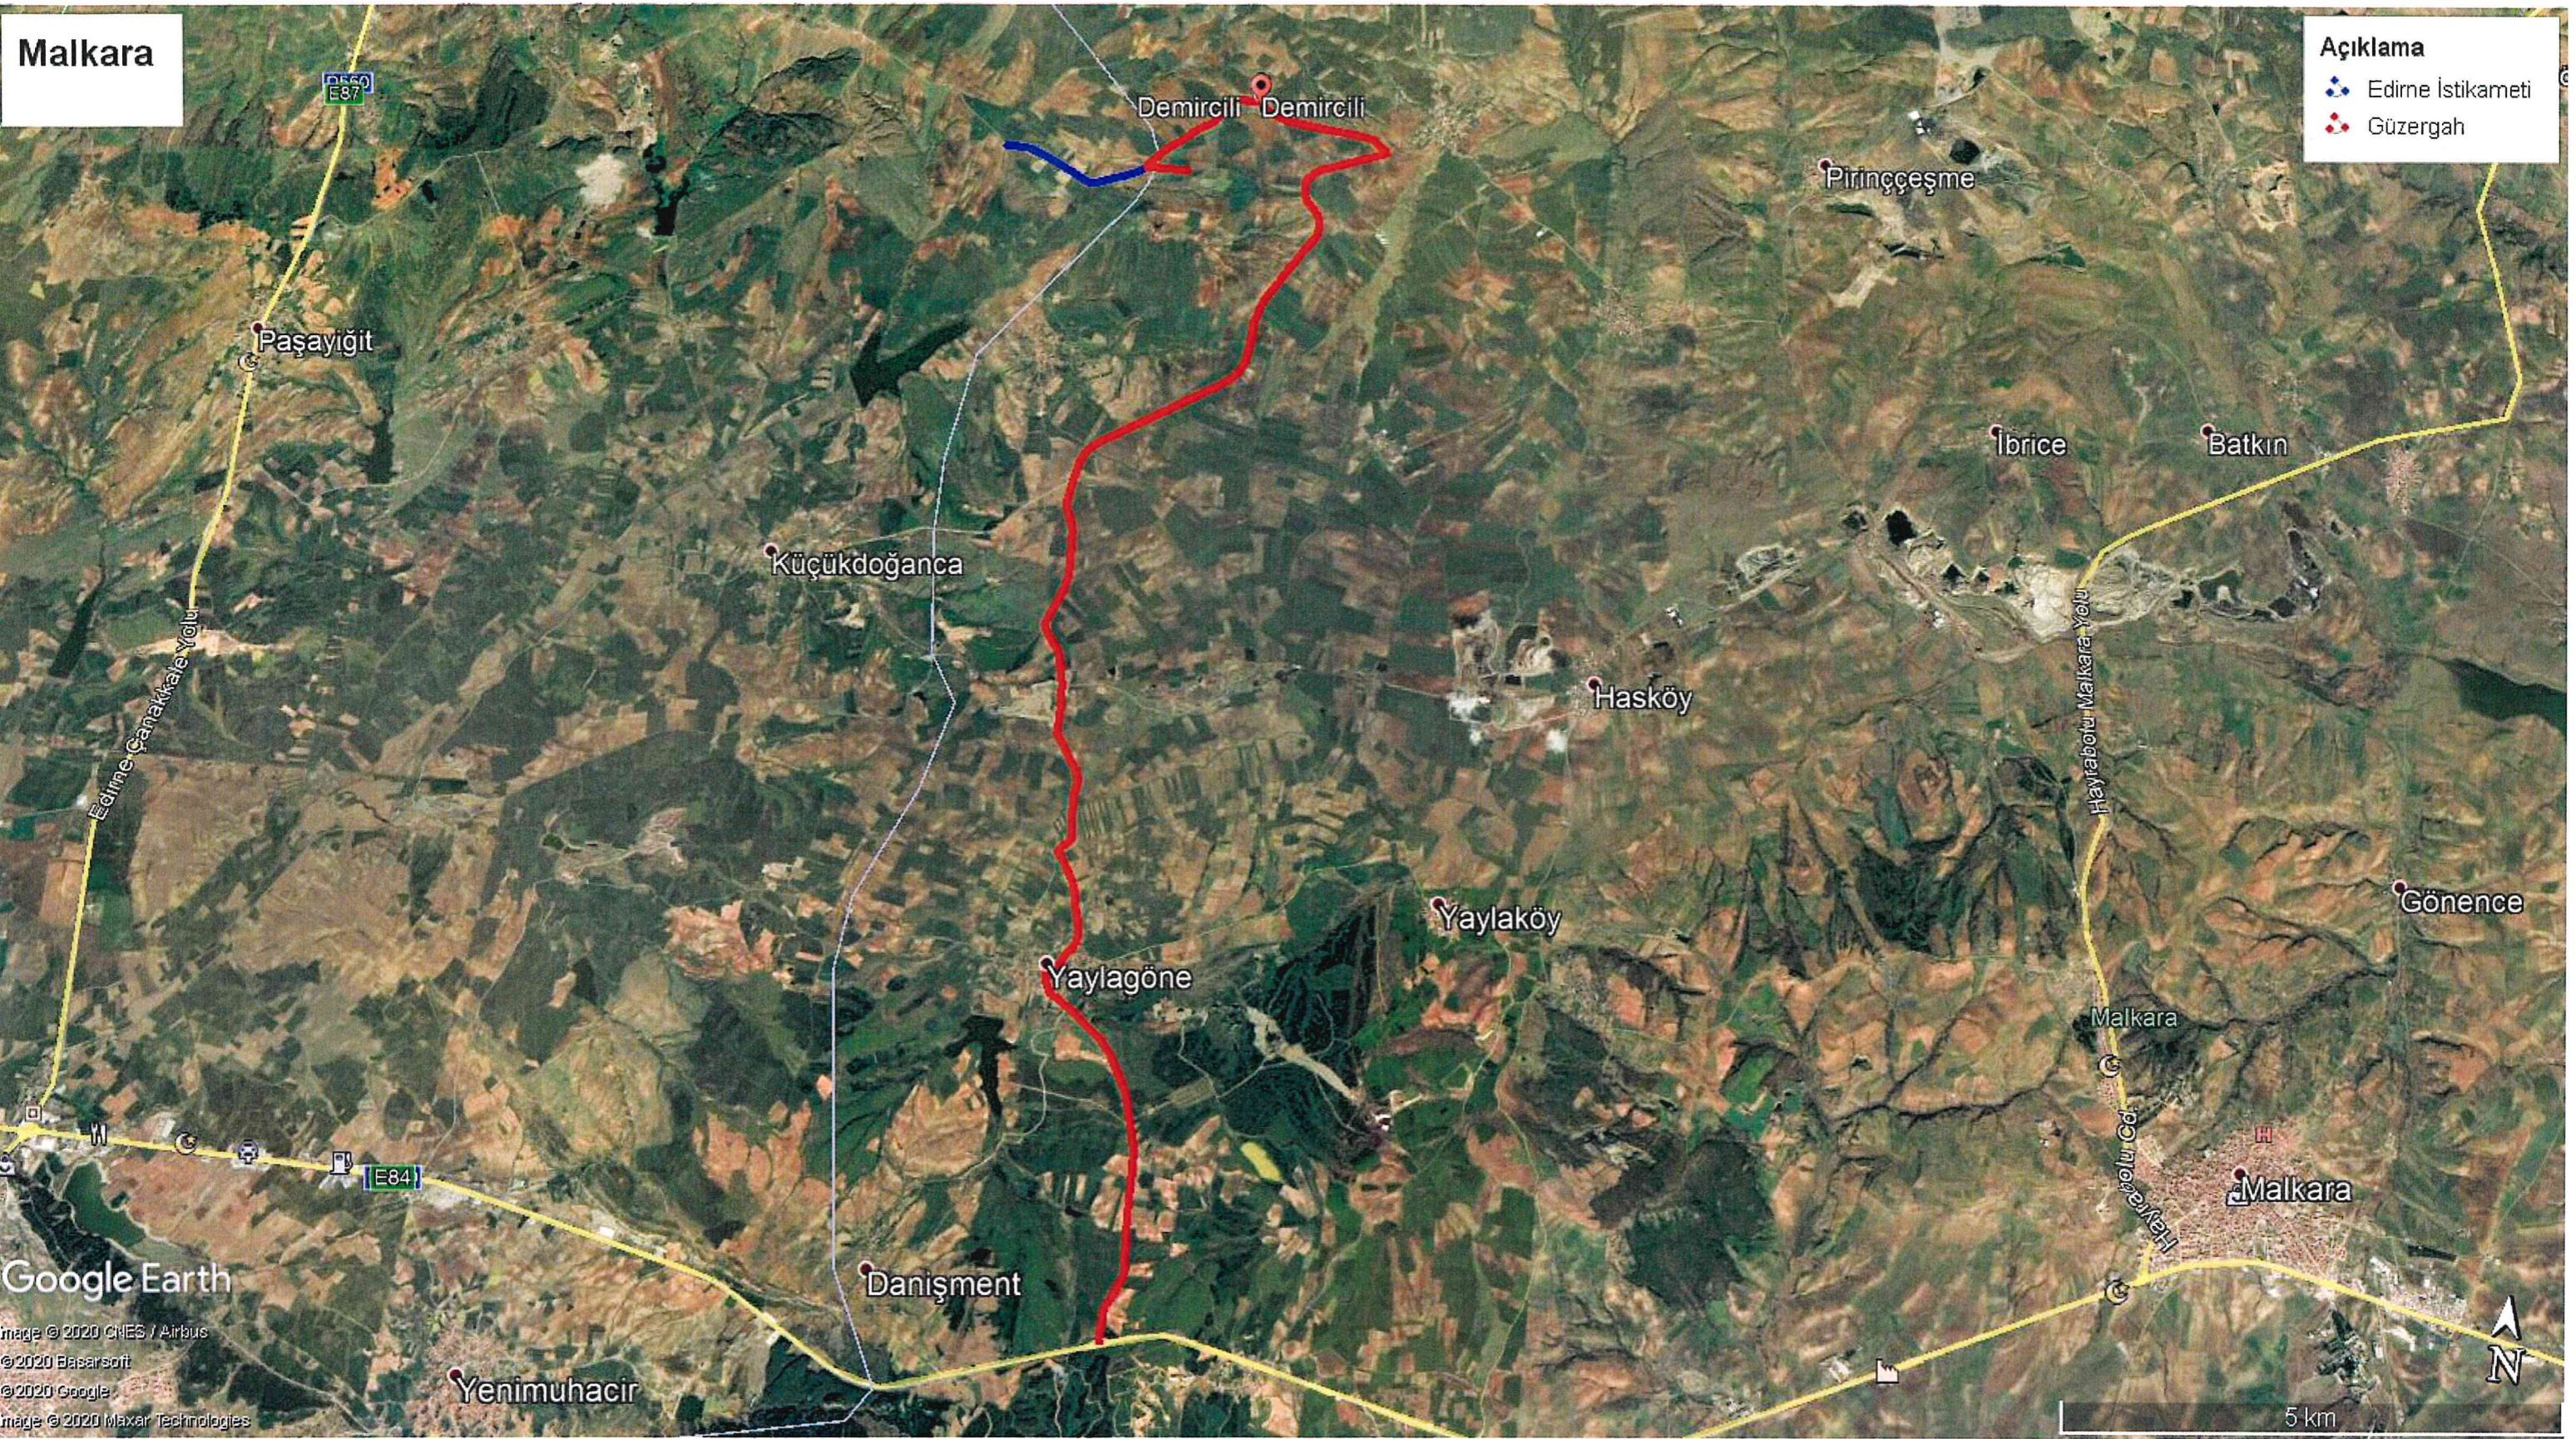

Malkara

Açıklama
• Edirne İstikameti
• Güzergah

Google Earth

Image © 2020 CHES / Airbus
© 2020 Basarsoft
© 2020 Google
Image © 2020 Maxar Technologies

Handwritten blue notes: *Edirne - Malkara güzergahı*