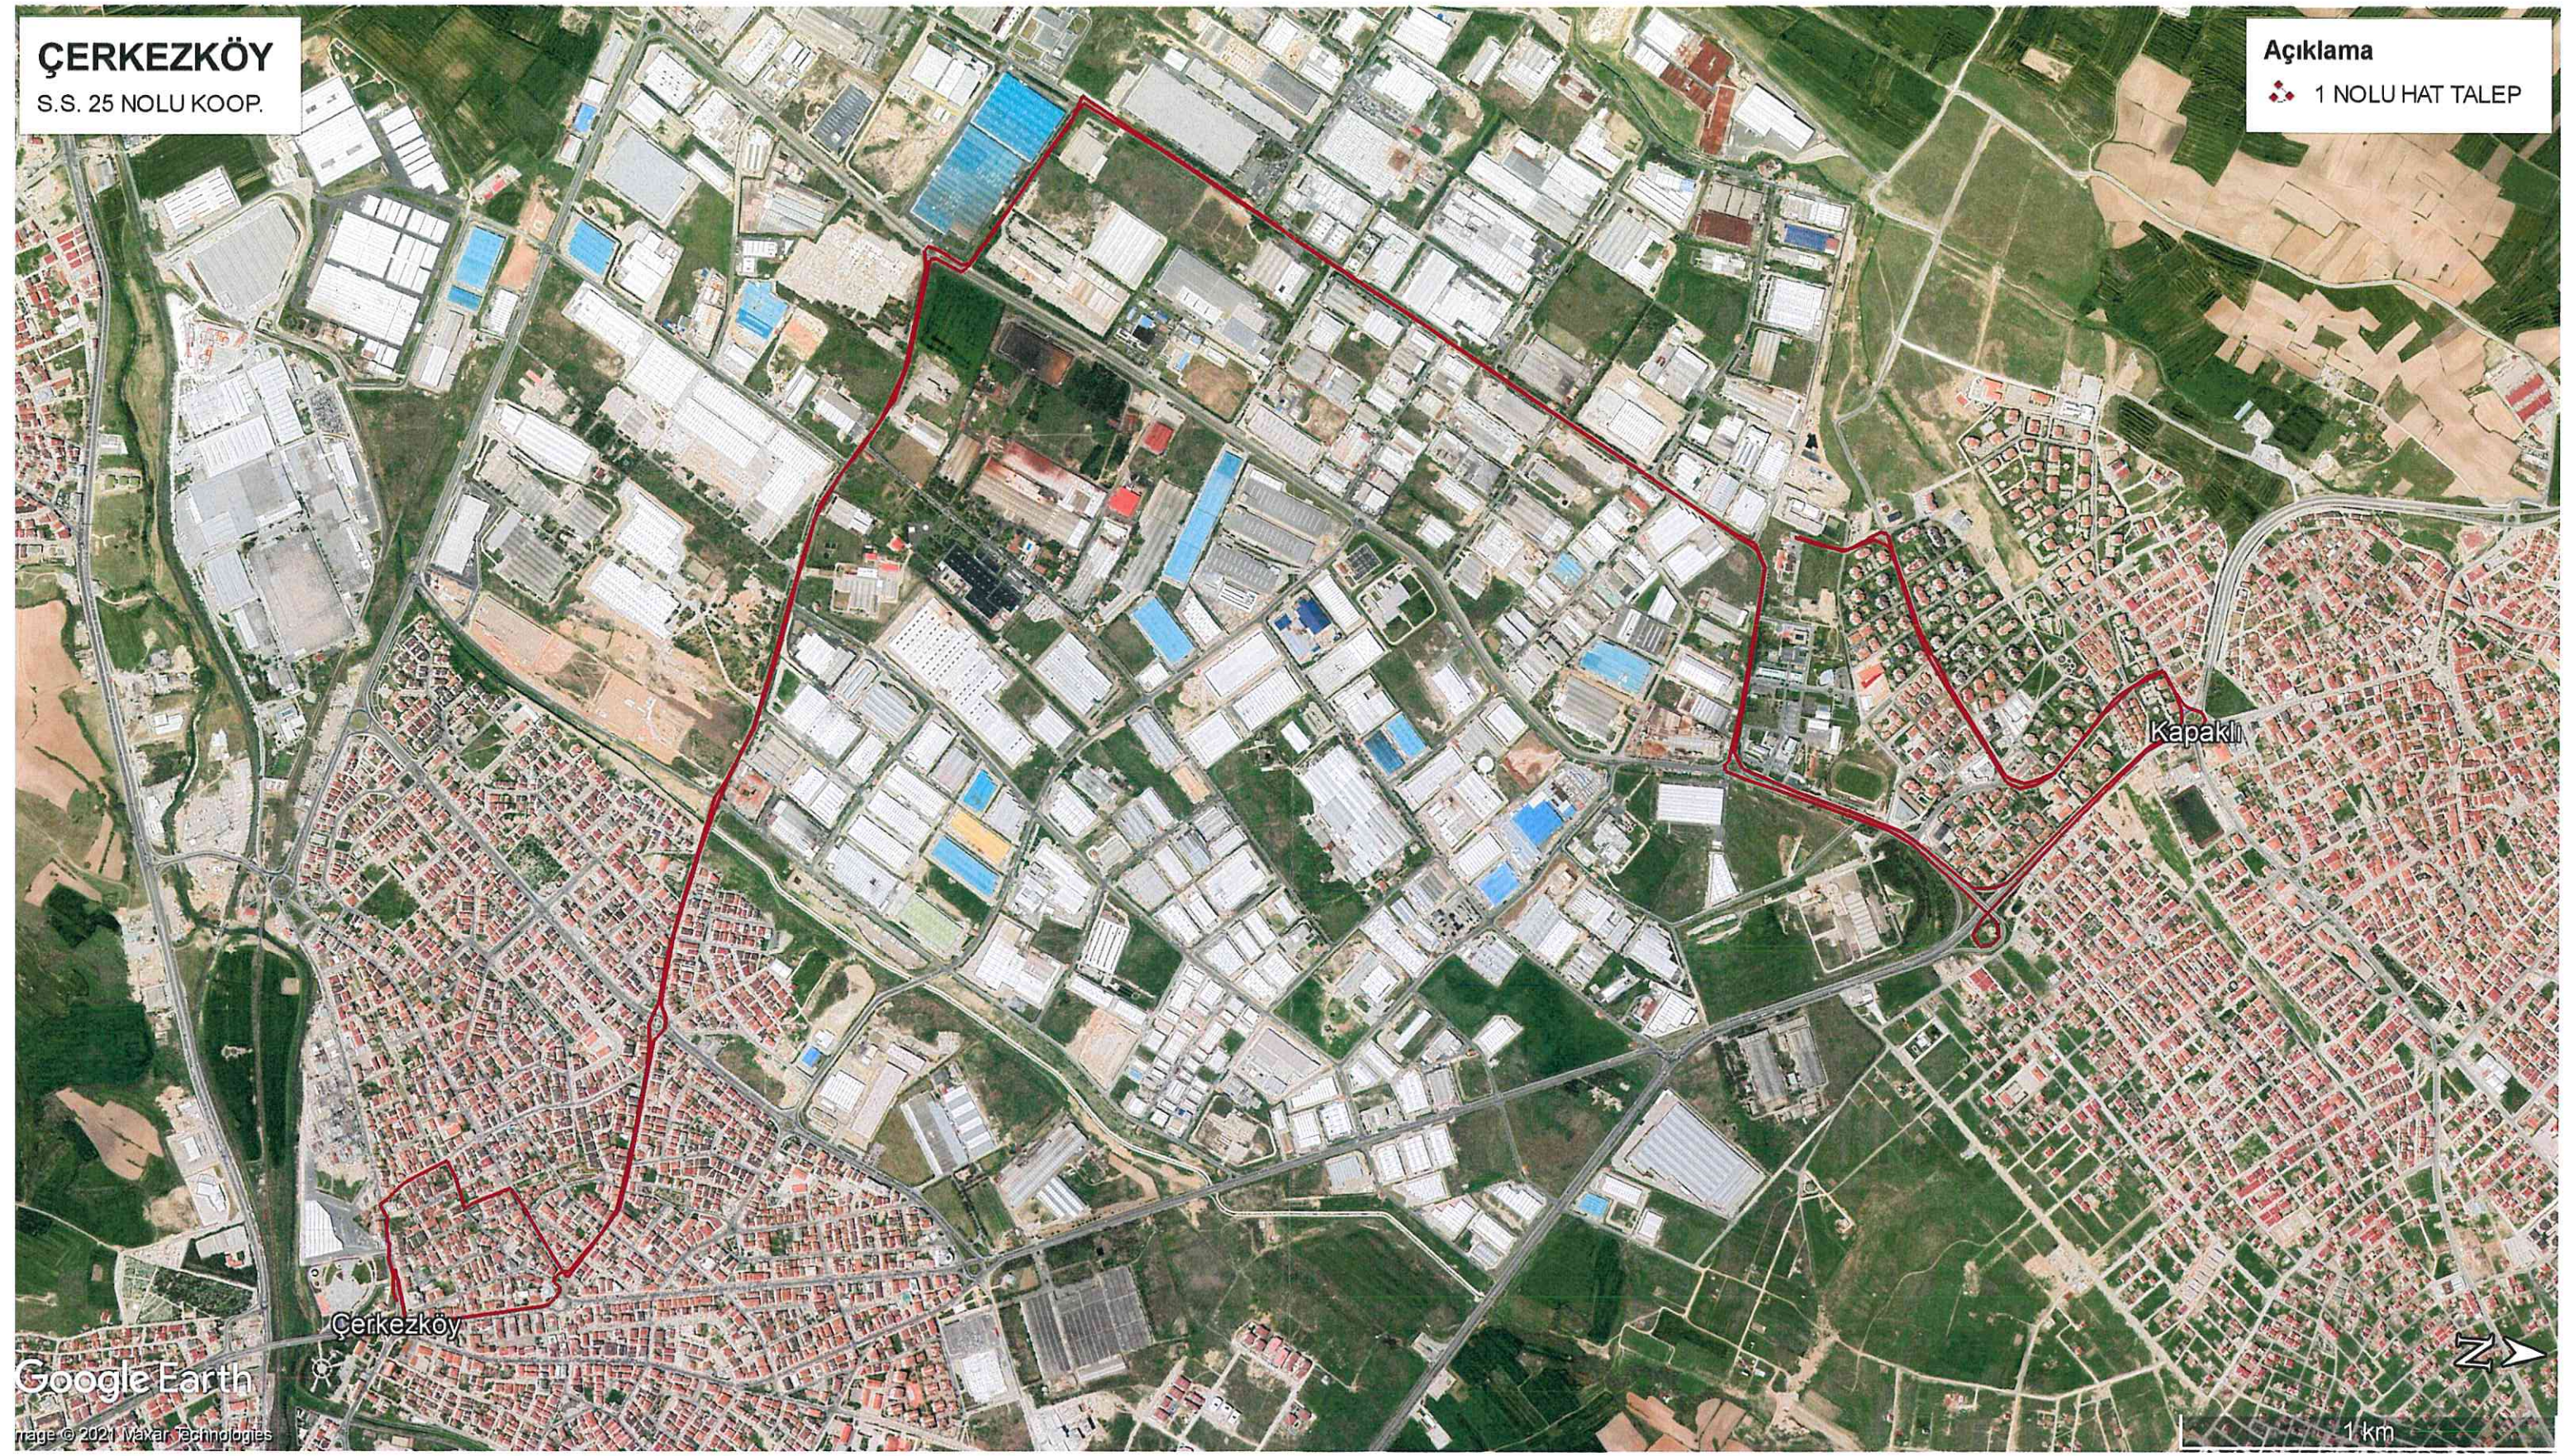

ÇERKEZKÖY
S.S. 25 NOLU KOOP.

Açıklama
1 NOLU HAT TALEP

Google Earth
Image © 2021 Maxar Technologies

981

Handwritten signatures in blue ink, including a large signature on the right and several smaller ones on the left.

ÇERKEZKÖY
S.S. 25 NOLU KOOP.

Açıklama
4 NOLU HAT TALEP

Google Earth
Image © 2021 Maxar Technologies

Handwritten signatures in blue ink.