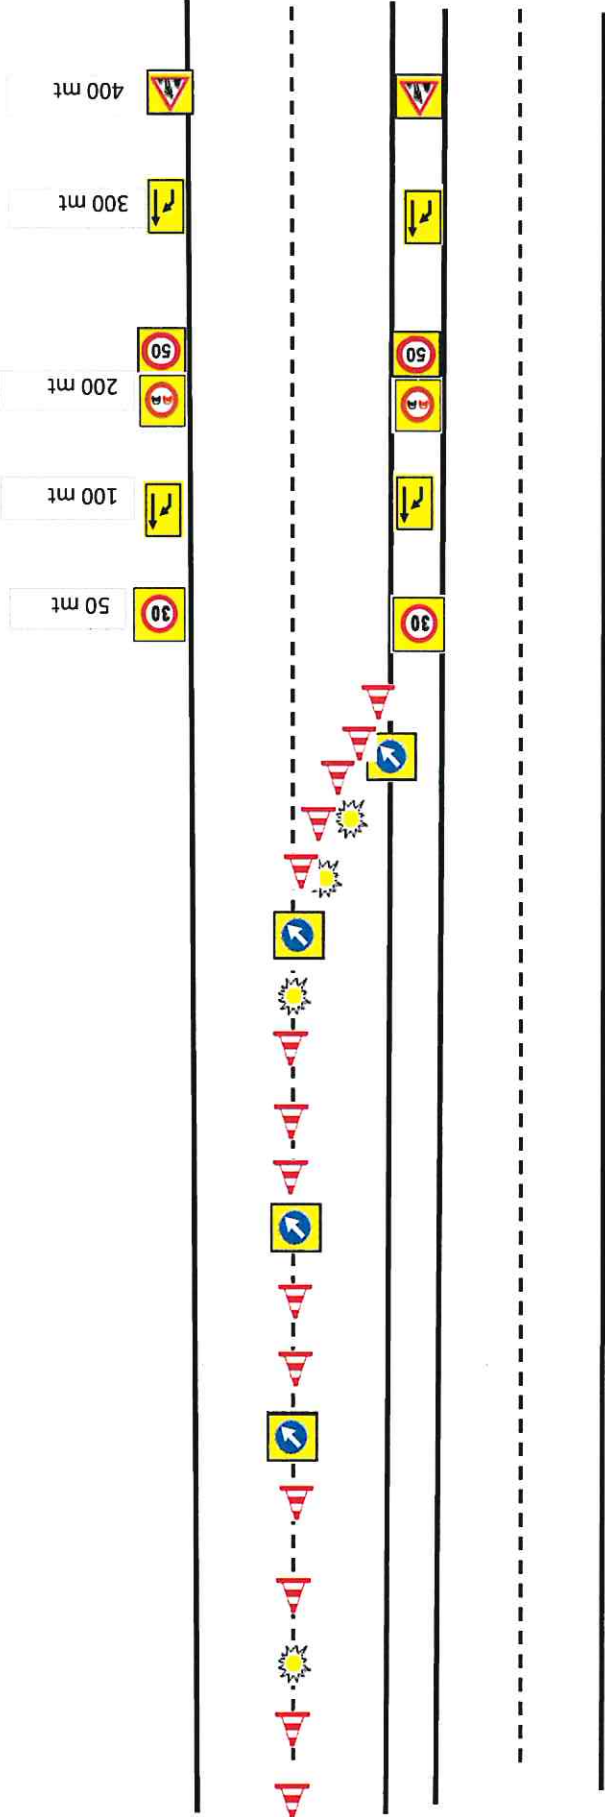

## GEÇİCİ TRAFİK İŞARETLEME TUTANAĞI

Handwritten signatures in blue ink, including a large signature on the left and a smaller one on the right.